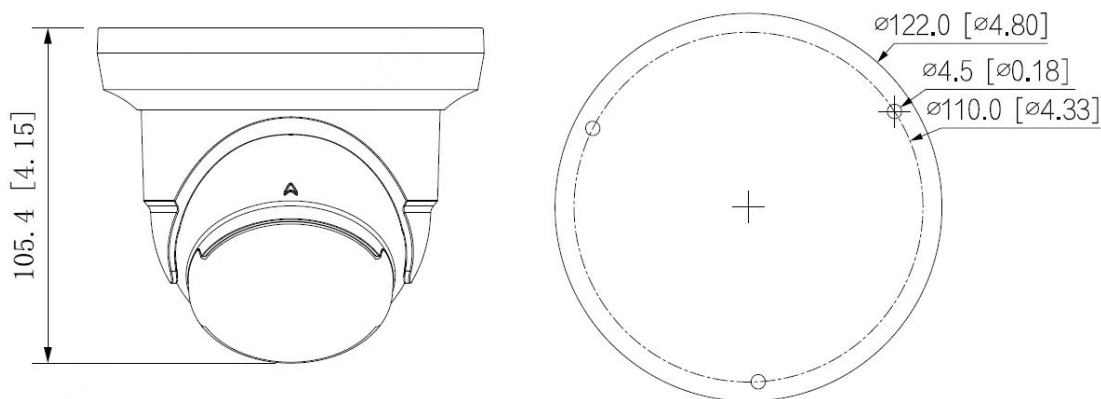

Alarm events	No SD card, SD card full, SD card error, service life warning (only supported by card), network disconnection, IP conflict, illegal access, motion detection, video tampering, intrusion, tripwire, scene changing, audio detection, voltage detection, IMD, safety exceptions / anomalies
Network	
Protocols	IPv4, IPv6, HTTP, TCP, UDP, ARP, RTP, RTSP, RTCP, RTMP, SMTP, FTP, SFTP, DHCP, DNS, DDNS, QoS, UPnP, NTP, Multicast, ICMP, IGMP, NFS, SAMBA, PPPoE, SNMP
Interoperability	ONVIF (Profile S / Profile G / Profile T), API, P2P
Storage	FTP, SFTP, Micro SD Card (supports up to 256 GB), Cloud, NAS
Web Browsers	IE: IE8, IE9, IE11, Chrome, Firefox
Client	Pro-X, X Station
Interface	
Network	RJ-45 (10/100 Base-T)
General	
Power	12 VDC / PoE (802.3af), <7.9 W
Housing	Aluminum alloy body, except for trim ring
Dimensions	4.15 × Φ 4.8" (105.4 × Φ 122.0 mm)
Operating Conditions	-40° to 140° F (-40° to 60° C), less than 95% RH
Storage Conditions	-40° to 140° F (-40° to 60° C)
Protections	IP67
Net Weight	1.2 lb (0.55 kg)
Gross Weight	1.5 lb (0.69 kg)
Certifications	FCC

Dimensions (mm[inch])

mm [inch]